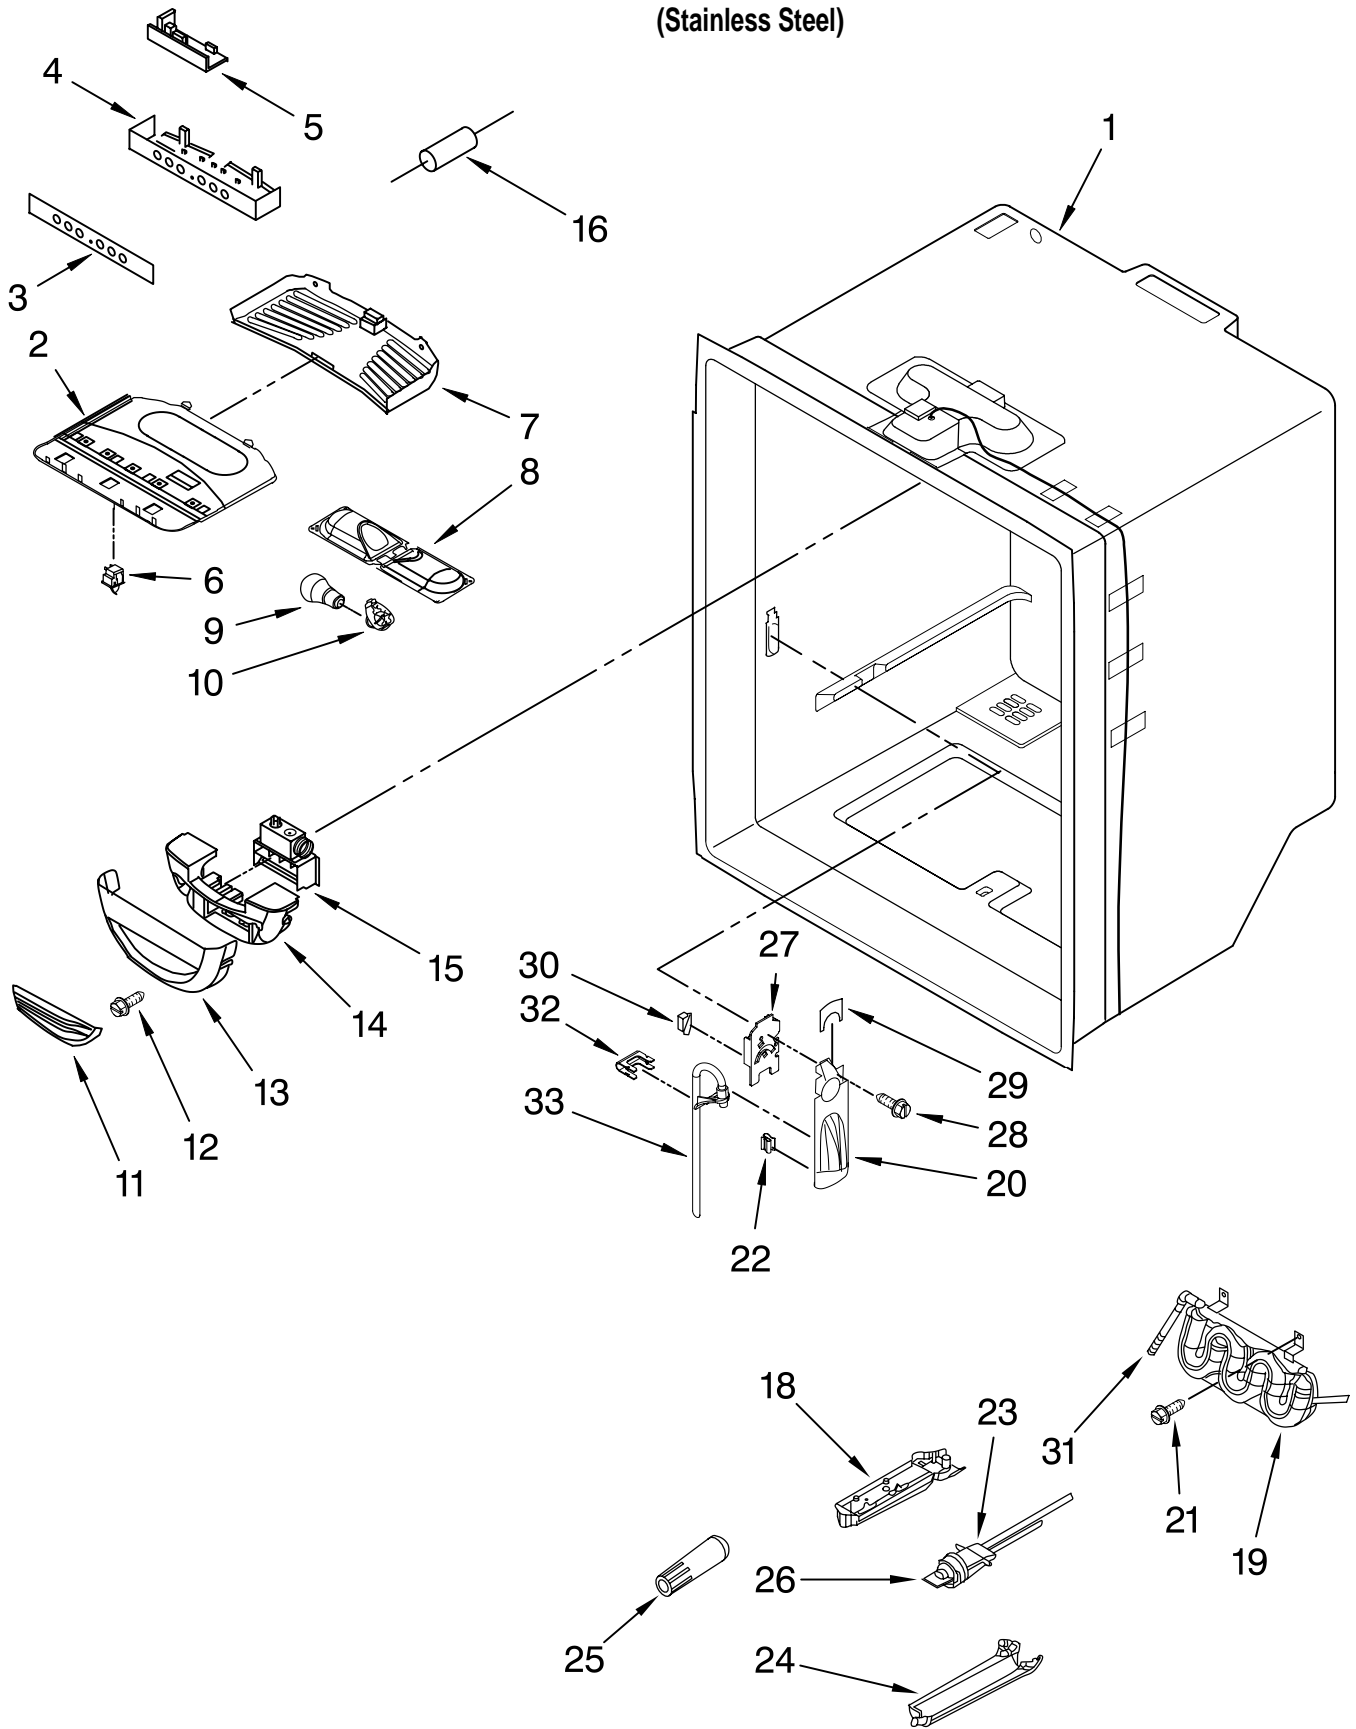

For Model: KBL520ETSS11

(Stainless Steel)

FOR ORDERING INFORMATION REFER TO PARTS PRICE LIST

CABINET PARTS

For Model: KBL S20ETSS11

(Stainless Steel)

Illus. No.	Part No.	DESCRIPTION
1		Literature Parts
	W10137649	Owners Manual
	W10136377	Energy Tag
	67006616	Tech Sheet
2		Cabinet (Not a Servicable Part)
3		Plug, Button (3)
	67001131	Black
4	B5705307	Tube, Plastic
5	67002227	Roller Foot
	W10130460	LH
	W10130459	RH
6	12627302	Clip, Grille
7	67006642	Pin, Center Hinge
8	67006611	Bolt, Adjusting (Rear)
9	67006521	Screw
10	W10137519	Elbow, Till Tube
11	67006380	Screw
12	67006473	Screw
13	A3076901	Plug, Button
14	67006303	Screw
15		Hinge, Center
	67007043	Black
16	W10141622	Foot Brake (2)
17		Cover, Corner
	67003485	Black
18	12566604ED	Hinge, Top
19	67003331	Cover, Water Line
20	67006564	Screw (8)
21		Cover, Hinge
	67001012	Black
22		Grille Assembly (Includes Clips)
	W10131134	Black
24	67006287	Screw
25	67006425	Screw (10)
26	67004092	Block, Filter
27	67004098	Cover, Water Valve
28	12575101ED	Cover, Unit
29	67003796	Insulation, Sound
30	W10164397	Tube, Drain
31	67001067	Clip, Drain Tube
32	67006737	Screw
33	B5759649	Gasket

FOR ORDERING INFORMATION REFER TO PARTS PRICE LIST

REFRIGERATOR LINER PARTS

For Model: KBL S20ETSS11

(Stainless Steel)

FOR ORDERING INFORMATION REFER TO PARTS PRICE LIST

REFRIGERATOR LINER PARTS

For Model: KBL S20ETSS11

Following Parts Not Illustrated

67005644 Harness, Controls
(Refrigerator)
(Includes # 16)

FOR ORDERING INFORMATION REFER TO PARTS PRICE LIST

FREEZER LINER PARTS

For Model: KBL520ETSS11

(Stainless Steel)

FOR ORDERING INFORMATION REFER TO PARTS PRICE LIST